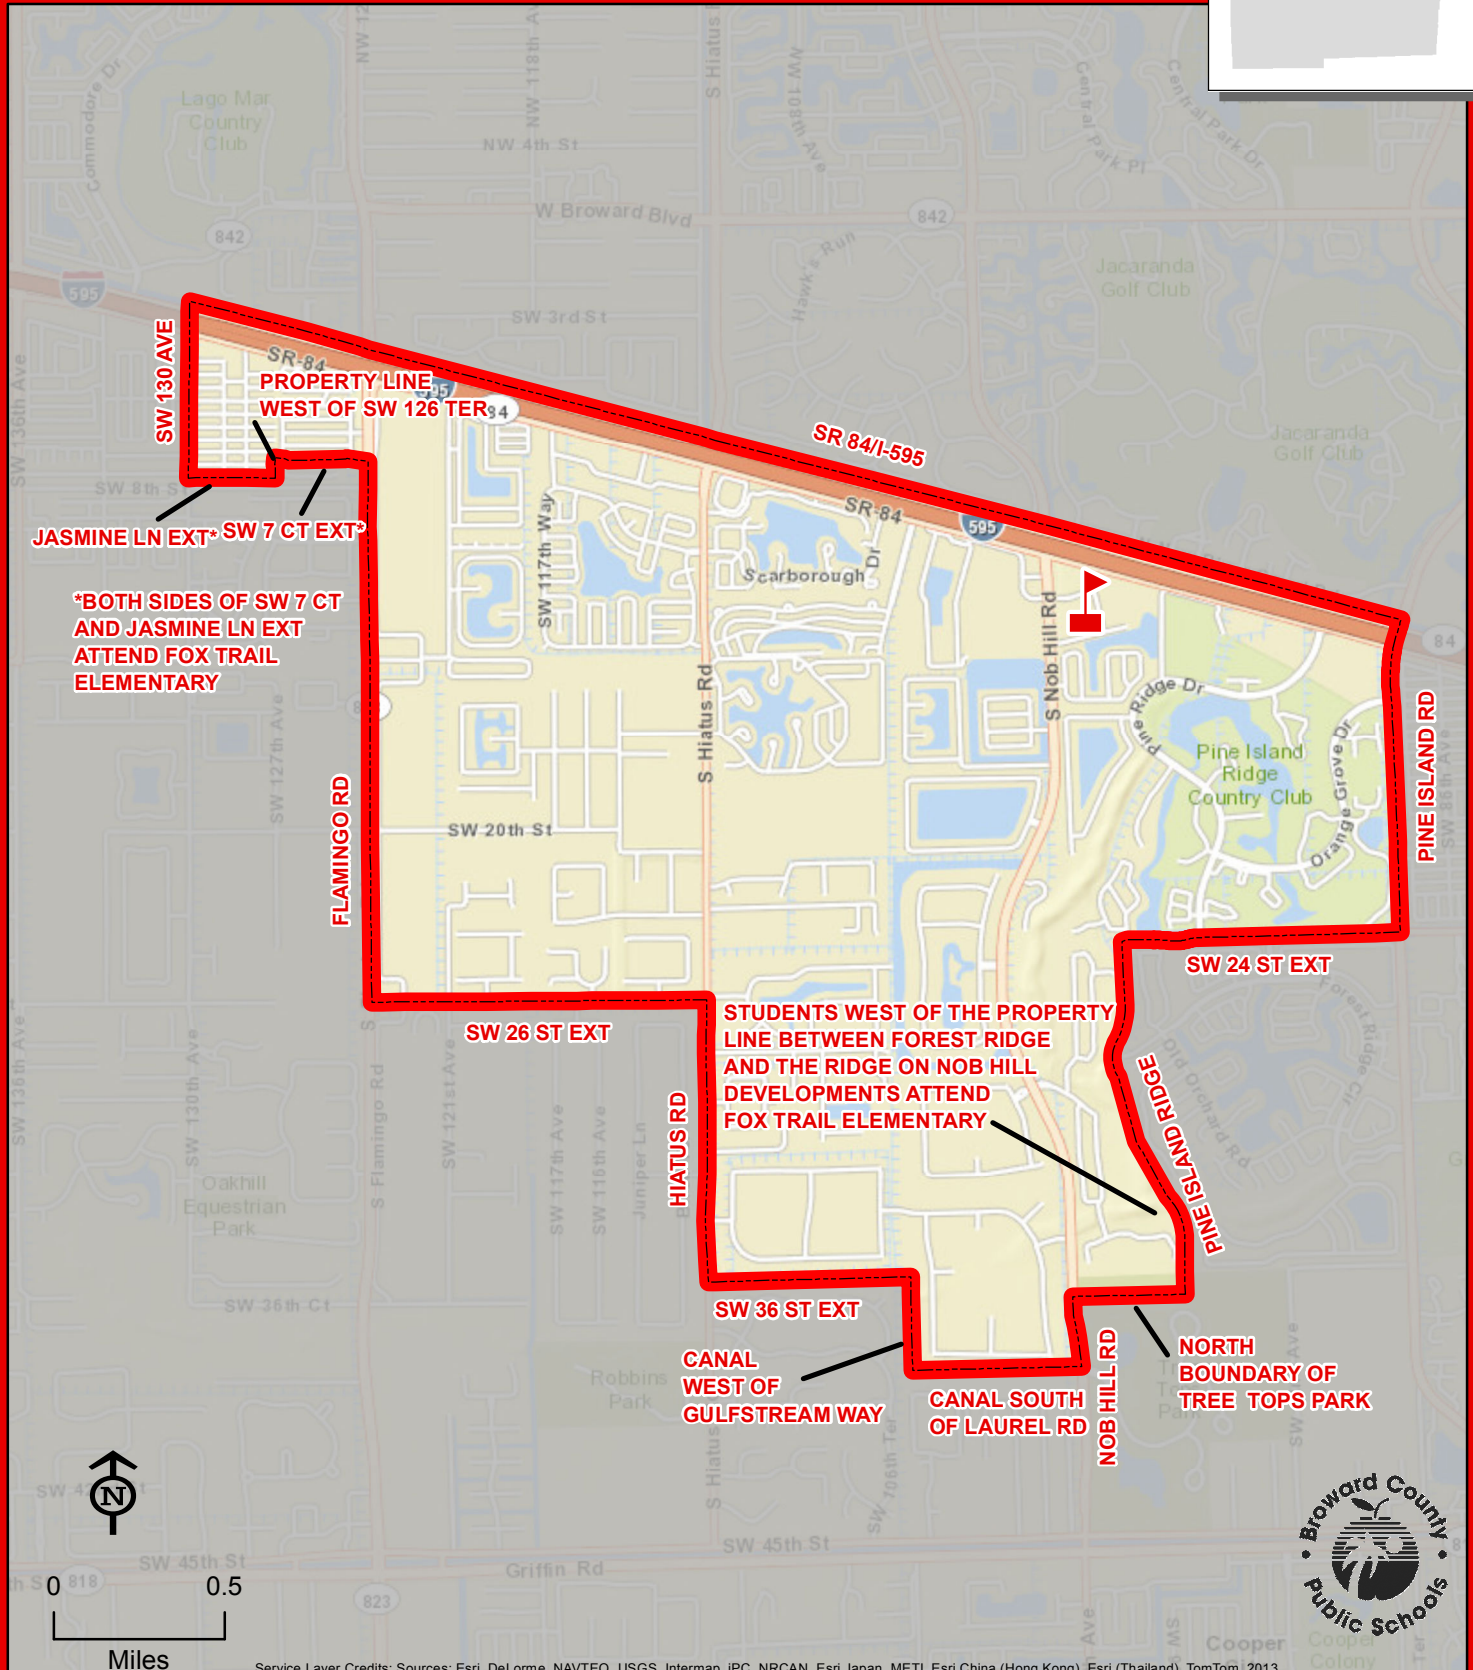

# FOX TRAIL ELEMENTARY SCHOOL

1250 NOB HILL ROAD  
DAVIE, FLORIDA 33324  
754-323-5800

SW 130 AVE

PROPERTY LINE WEST OF SW 126 TER

SR 84/I-595

JASMINE LN EXT\* SW 7 CT EXT\*

\*BOTH SIDES OF SW 7 CT AND JASMINE LN EXT ATTEND FOX TRAIL ELEMENTARY

FLAMINGO RD

SW 26 ST EXT

STUDENTS WEST OF THE PROPERTY LINE BETWEEN FOREST RIDGE AND THE RIDGE ON NOB HILL DEVELOPMENTS ATTEND FOX TRAIL ELEMENTARY

HIATUS RD

SW 36 ST EXT

CANAL WEST OF GULFSTREAM WAY

CANAL SOUTH OF LAUREL RD

SW 24 ST EXT

PINE ISLAND RIDGE

NOB HILL RD

NORTH BOUNDARY OF TREE TOPS PARK

PINE ISLAND RD

FOX TRAIL

THIS MAP IS FOR CONCEPTUAL PURPOSES ONLY AND SHOULD NOT BE USED FOR LEGAL BOUNDARY DETERMINATIONS